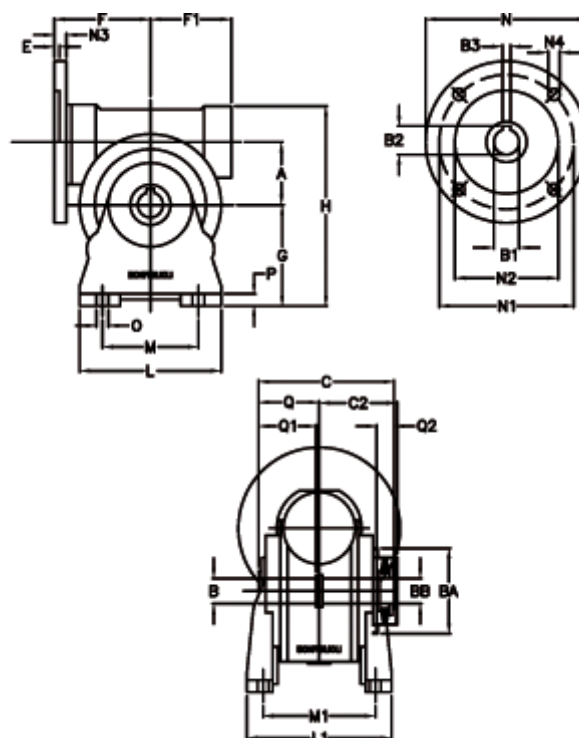

Article number: 390204402022216

Description: Worm Gear with Torque Limiter  
VF 44-L1-A-20-P63B5

## Measures

a = 44.60	C2 = 48	L1 = 98.0	O = 8.5
B = 18	Description = VF 44A-xx-63B5	m = 52	P = 10
B1 E7 = 11	E = 2.0	M1 = 81.0	Q = 32.0
B2 = 12.8	F = 65	N = 140	Q1 = 32
B3 H9 = 4	F1 = 54	N1 = 115	Q2 = 12
BA = 40	g = 72	N2 = 95	
BB H7 = 11	H = 143	N3 = 10.5	
C = 79	L = 90	N4 = 9,5	